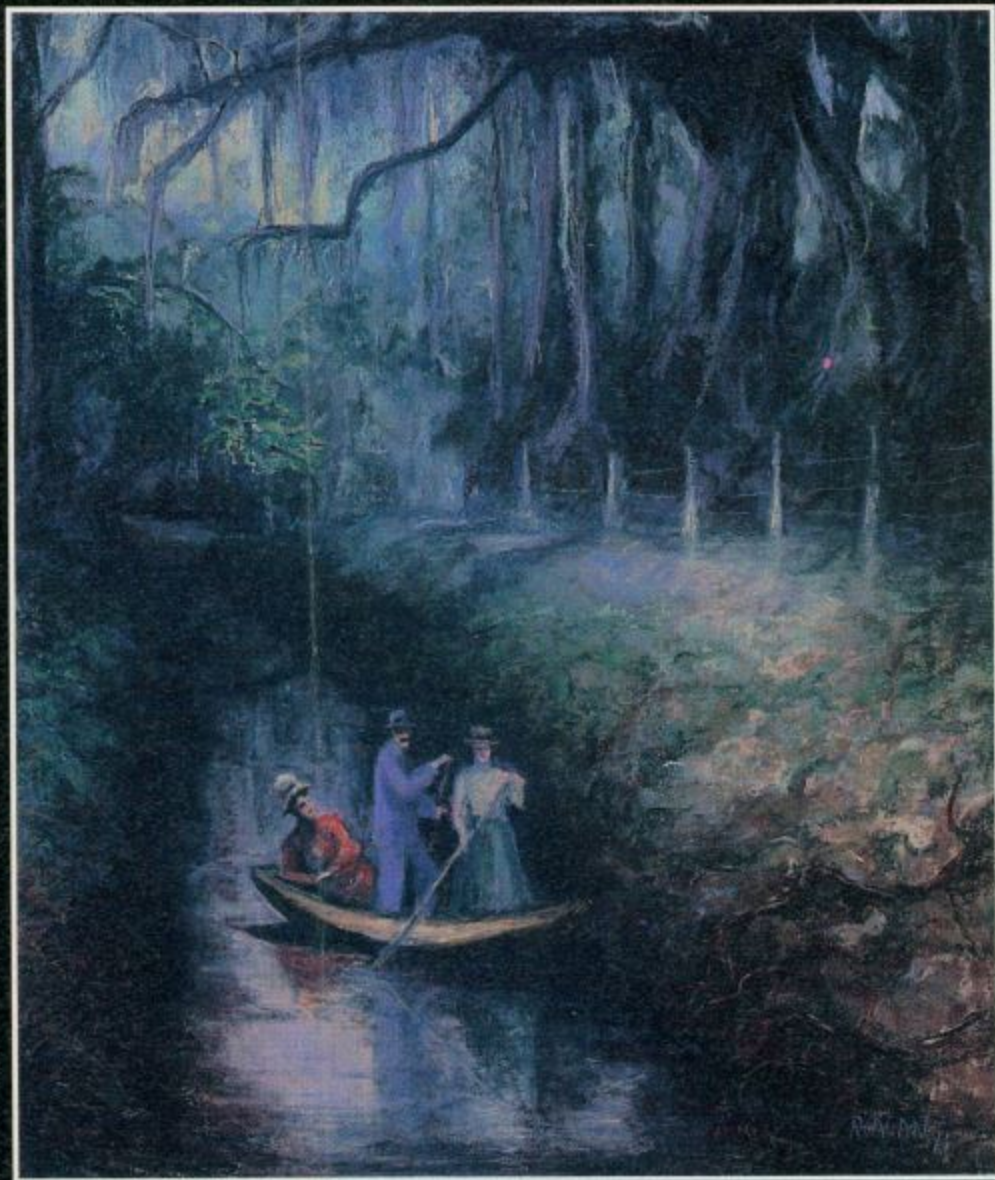

BETTYE  
REAGAN

"Maitland Run"  
19x26  
Pastel

## BETTIE REAGAN

"Touchtons Corner" 18x23 Pastel

"Mine" 18x23 Pastel

A Seminole County native, Bettye Reagan enjoys creating pastel portrayals of the people and street scenes of everyday life. She is particularly fond of capturing the expressions and body language of social interactions where each person represents a different idea, but each personality is an integral part of the overall statement of the painting.

Bettye is recognized locally for making the past come alive with expressionistic, colorful renditions of historic scenes from Florida's "good ole days." Her work can be found in many private and corporate collections. An award-winning artist, she participates in about 15 outdoor shows each year. She has also had several solo gallery exhibitions, the most recent at First Street Gallery in Sanford. This show, "Tandem Times and Turnings," featured Bettye and her husband Don, an award-winning wood sculpture.