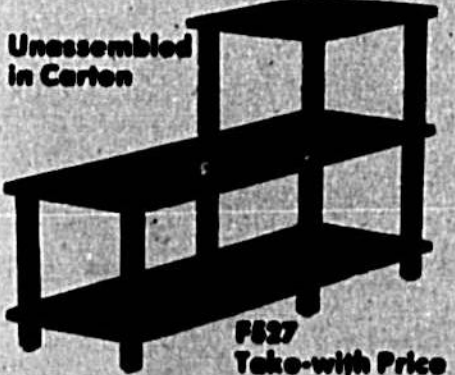

Save 9.88
Compact B/W Portable
Our Reg. 98.88 **$89**
Take-with Price
Solid state, "Pre-Set" fine tuning. Set-and-Forget volume control. Walnut color.

Save 10.88
B/W Table Model TV
Our Reg. 128.88 **$118**
Take-with Price
Daylight-bright picture tube. Solid-state, family-size model in walnut-finish plastic.

Save 10.77
AC/DC Sculpture II™
Our Reg. 109.77 **$99**
Take-with Price
Shaped-styling. Black-white TV for home, car; completely portable*. With DC car cord.

Save 9.77
3-Way Power Portable
Our Reg. 133.77 **$124**
Take-with Price
AC/DC operation, big screen B/W set. For home, auto or portable. DC car cord.

Special
Mini Porta Color™ TV
Sale
Take-with Price **$248**
In-line picture tube, "Pre-Set" fine tuning, automatic color control. Walnut color.

Save 20.88
Big-screen Color Set
Our 377.88 **$357**
Take-with Price
Automatic frequency and color control. Energy-conscious, solid-state. Walnut-tone.

Save 20.88
Deluxe Color Set
Our 448.88 **$448**
Take-with Price
VIR II™ broadcast controlled color. Touch tuning, digital numbers. Walnut color.

Save 20.88
Fine Color Table TV
Our 428.88 **$408**
Take-with Price
Quartz precision, electronic tuning. Color Monitor II. Light sensor, digital numbers.

CREDIT AVAILABLE ON MAJOR PURCHASES

Spring Stereo Special!
Fine Modular Stereo Unit With 8-Track Player
Our Regular 99.97
Super sounds from AM/FM/MPX stereo radio with 8-track player, 2-speed control automatic record changer, pair of quality speakers. With dust cover. Walnut-color cabinet.
91.97

Save 20
Complete Modular Stereo, Cassette System
Our Regular $158
For your sound of music! Quality AM/FM/MPX stereo radio, full feature cassette player/recorder, record changer, speakers, mikes.
$138