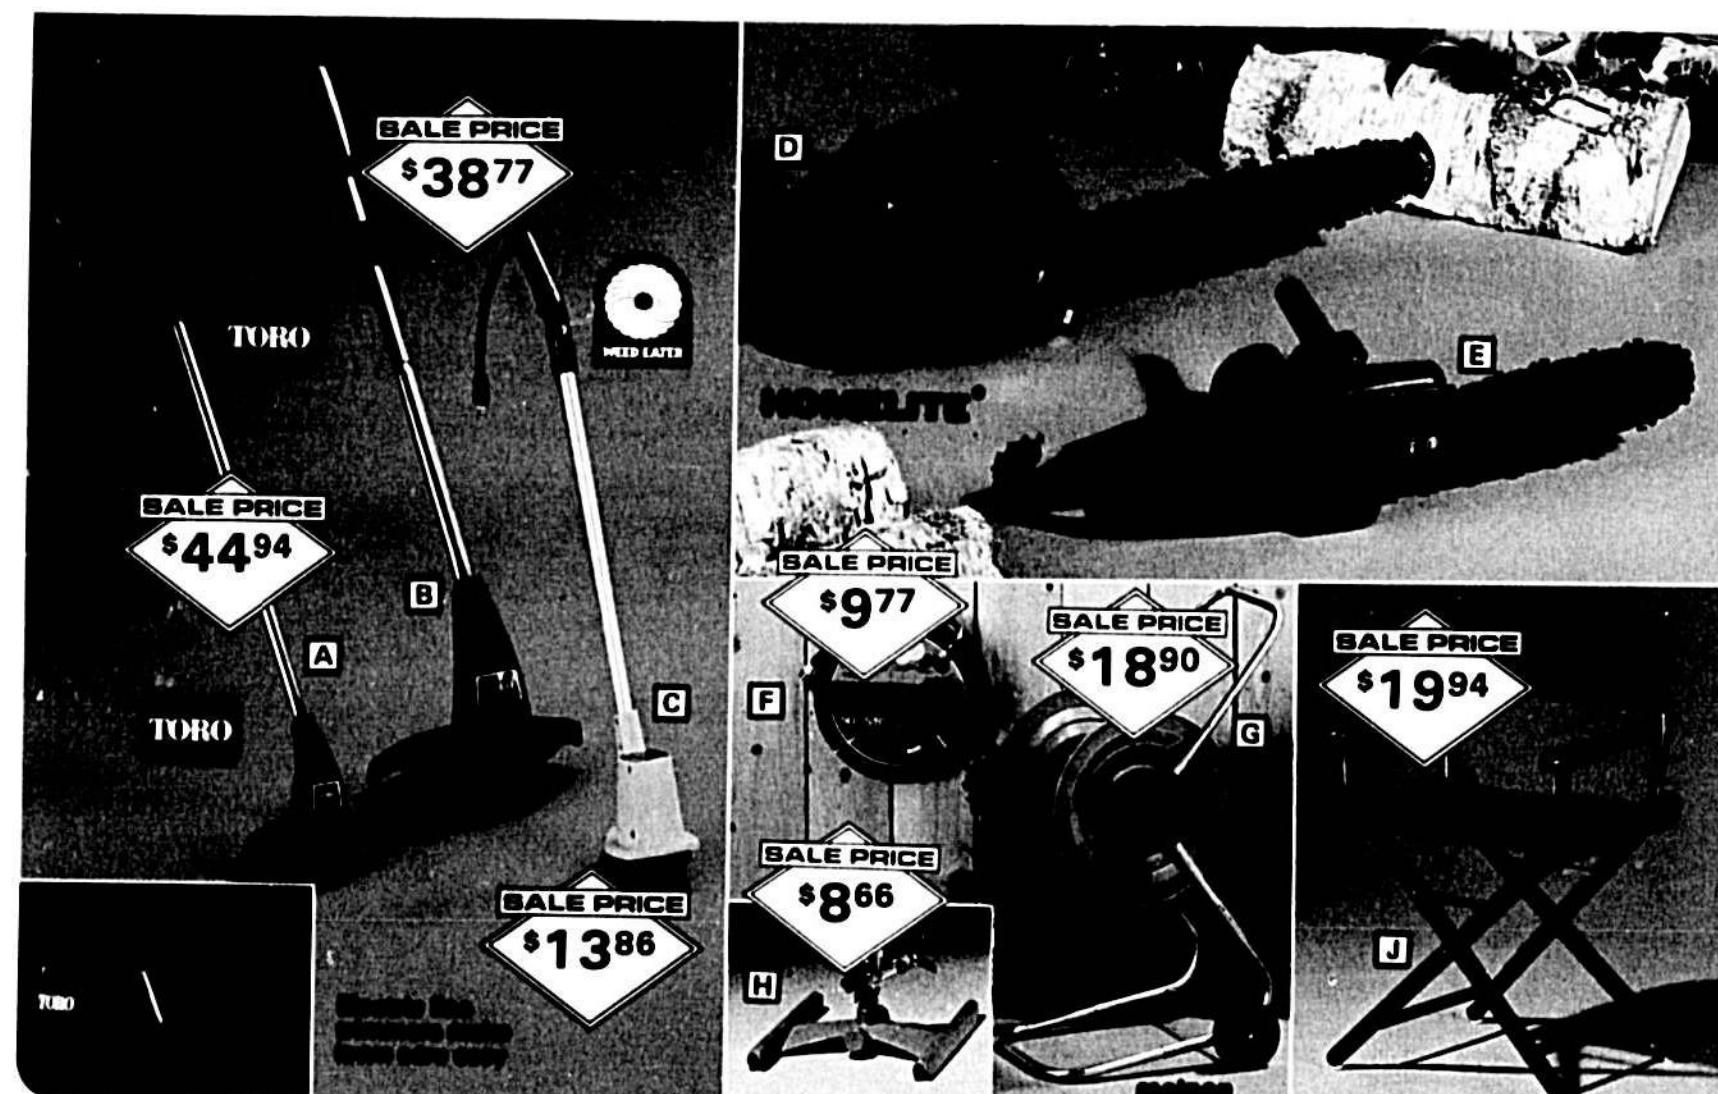

Patio Furnishings

*Cushions sold separately. *Wrought iron chairs sold in pairs.

SALE PRICE $11.97 Chair

SALE PRICE $24.87 Chair

SALE PRICE $59.94 Lounger

SALE PRICE $59.94 Chaise