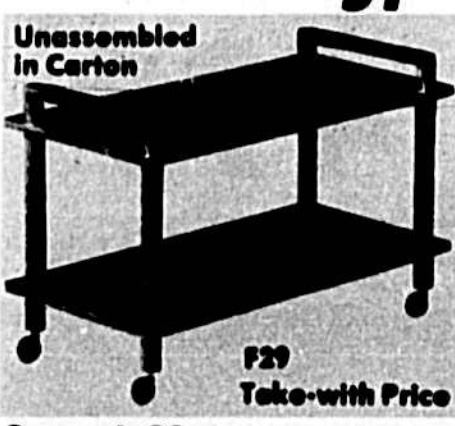

Save 9.88
Compact B/W Portable
Our Reg. 98.88 **$89**
Take-with Price
Solid state, "Pre-Set" fine tuning. Set-and-Forget volume control. Walnut color.

Save 10.88
B/W Table Model TV
Our Reg. 128.88 **$118**
Take-with Price
Daylight-bright picture tube. Solid-state, family-size model in walnut-finish plastic.

Save 10.77
AC/DC Sculpture II™
Our Reg. 109.77 **$99**
Take-with Price
Shaped-styling. Black-white TV for home, car; completely portable*. With DC car cord.

Save 9.77
3-Way Power Portable
Our Reg. 133.77 **$124**
Take-with Price
AC/DC operation, big screen B/W set. For home, auto or portable. DC car cord.

Special
Mini Porta Color™ TV
Sale
Take-with Price **$248**
In-line picture tube, "Pre-Set" fine tuning, automatic color control. Walnut color.

Save 20.88
Big-screen Color Set
Our 377.88 **$357**
Take-with Price
Automatic frequency and color control. Energy-conscious, solid-state. Walnut-tone.

Save 20.88
Deluxe Color Set
Our 448.88 **$448**
Take-with Price
VIR II™ broadcast controlled color. Touch tuning, digital numbers. Walnut color.

Save 20.88
Fine Color Table TV
Our 428.88 **$408**
Take-with Price
Quartz precision, electronic tuning. Color Monitor II. Light sensor, digital numbers.

CREDIT AVAILABLE ON MAJOR PURCHASES

Spring Stereo Special!
Fine Modular Stereo Unit With 8-Track Player
Our Regular 99.97
Super sounds from AM/FM/MPX stereo radio with 8-track player, 2-speed control automatic record changer, pair of quality speakers. With dust cover. Walnut-color cabinet.
91.97

Save 20
Complete Modular Stereo, Cassette System
Our Regular $158
For your sound of music! Quality AM/FM/MPX stereo radio, full feature cassette player/recorder, record changer, speakers, mikes.
$138