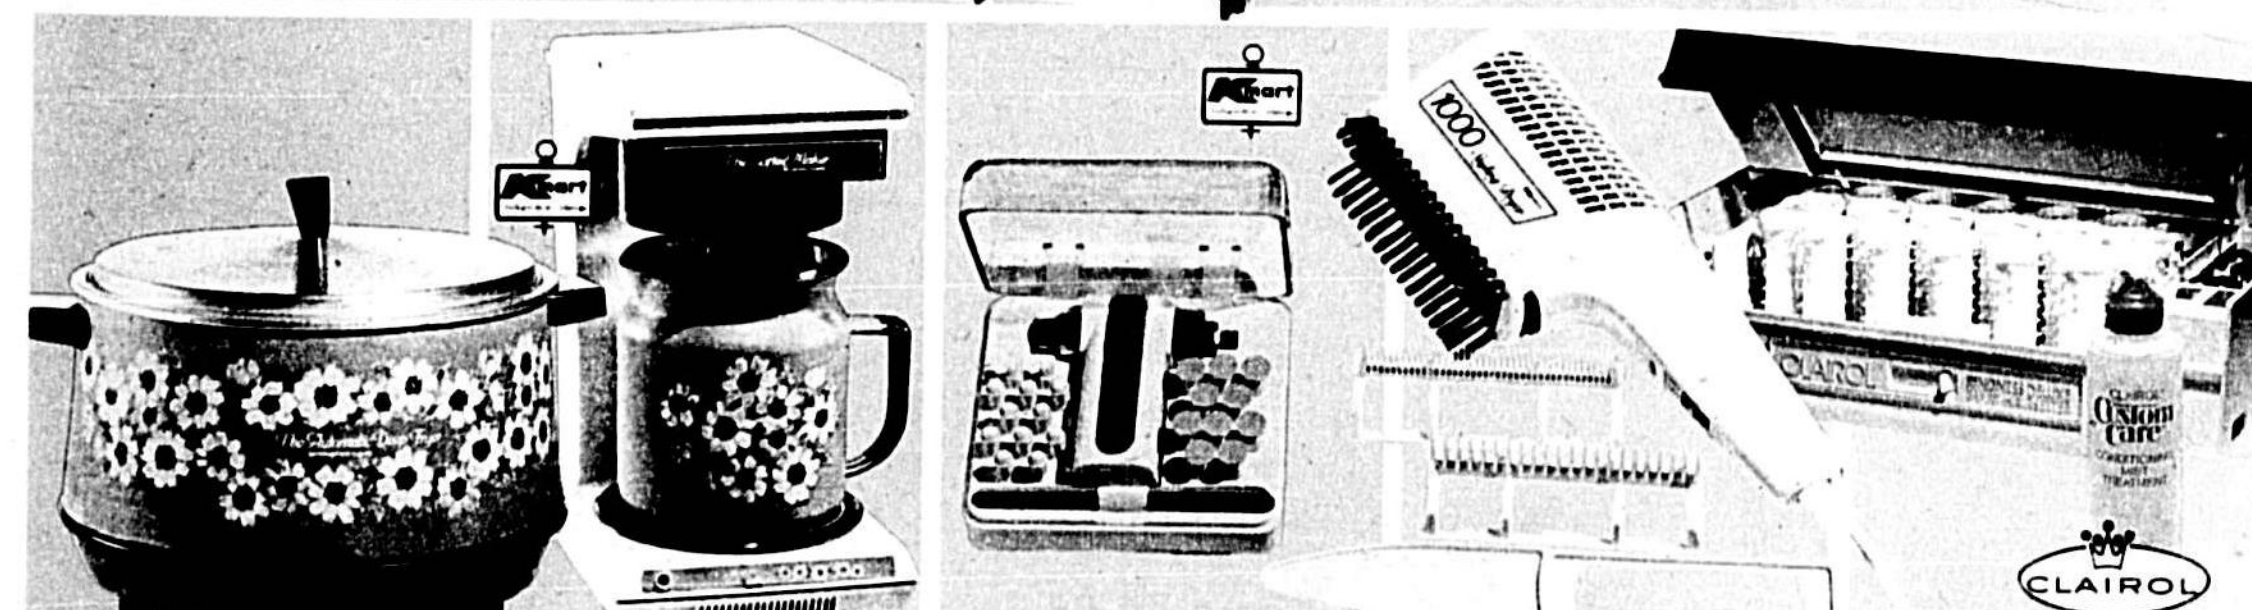

Save Now! **5-Qt. All-purpose Fryer** **14⁸⁷**

Thermostatically controlled fryer in new floral pattern.

Sale Priced! **10-Cup Drip Coffee Maker** **22⁶⁷**

Porcelain steel carafe; warmer. New floral pattern. Save now!

Save! **Kmart® Nail Clinic** **5⁹⁷**

2-speed DC cordless*. 10 polish tips, 10 trimming discs, 3 hand files. *Battery not included.

Big Savings! **Deluxe Styler/Dryer** **9⁹⁷**

1000W for fast drying. 250W for styling. Includes 2 combs, style brush.

Sale! **Deluxe 3-Way Hairsetter** **27⁸⁷**

20 stay-warm 3-way rollers set mist, dry, wet, deep condition.