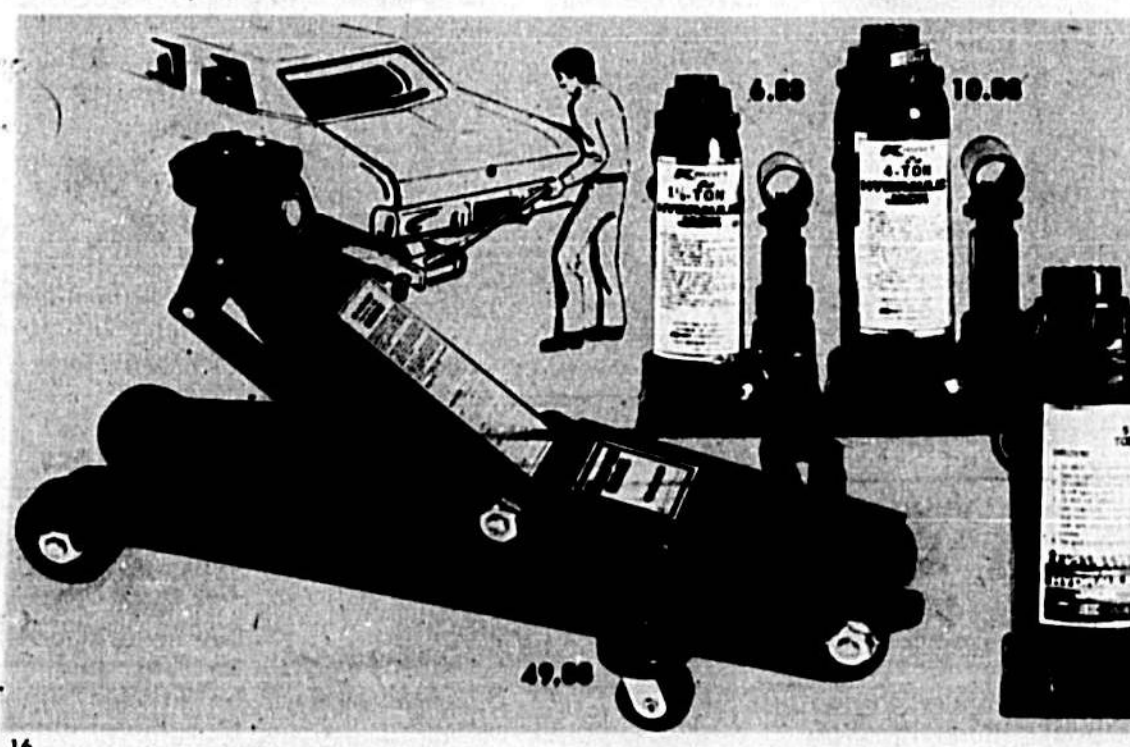

49.88

Save 34%
Oil Drain Pan
1.49 **97¢**
Durable 11-qt.
plastic pan.

Save 35%
Dual Oil Filter
2.49 **1.58**
For most U.S.
foreign cars.

LEEDS

catalog showrooms
JMM a Subsidiary of Modern Merchandising, Inc.

SPRING SALE

(A) Turbo Deluxe Double Burner Gas Grill Model 1014. Twin 20,000 BTU burners under 626 sq. in. surface. Brown. 110 lbs. **239.77**

*4314-013-8 Your Cost $699.95 . . . **$329.00**
(B) 34-Position Lounger. Green/yellow tubing. Shaped pillow. Folds. 14 lbs. **$17.95**
(C) Wilson TX8000 Steel Tractor. 18% larger hitting area, more strings. Cover incl. 1 lb. **$88.00**
(D) Toro Trimmer/Weeder Model 1100. Cuts 12" swath. 3.5-amp motor. Electric. 7 lbs. **$57.99**
4478-010-8 Cost $44.95 **$38.77** . . . **$38.77**
80" replacement line for Model 1100. 1 lb. **$4.49**
4478-010-5 Your Cost $3.39 . . . . . **$4.49**
*Cannot be shipped parcel post or UPS. Must be shipped by truck. Please see back page of this publication for an explanation of sale prices and manufacturer's warranty information.

Turco
Fuel level gauge
Auto lighter
20 lb. LP Tank

SALE PRICE $239.77
SALE PRICE $9.77
SALE PRICE $38.77

The Best Things Happen at LEEDS

TERMINATION DATE OF SALE PRICES MAY 18, 1980