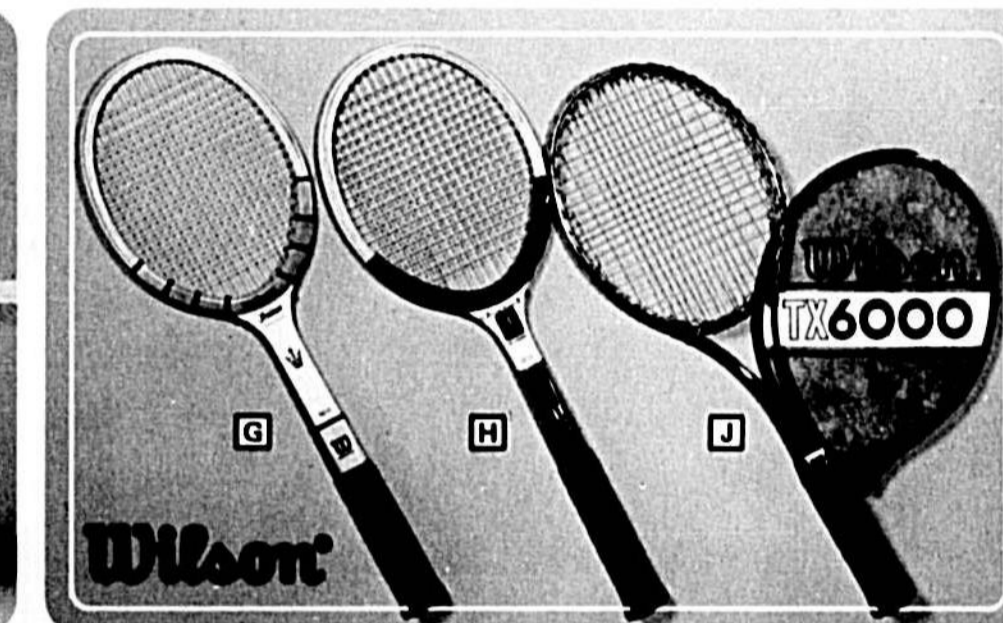

Golf and Tennis