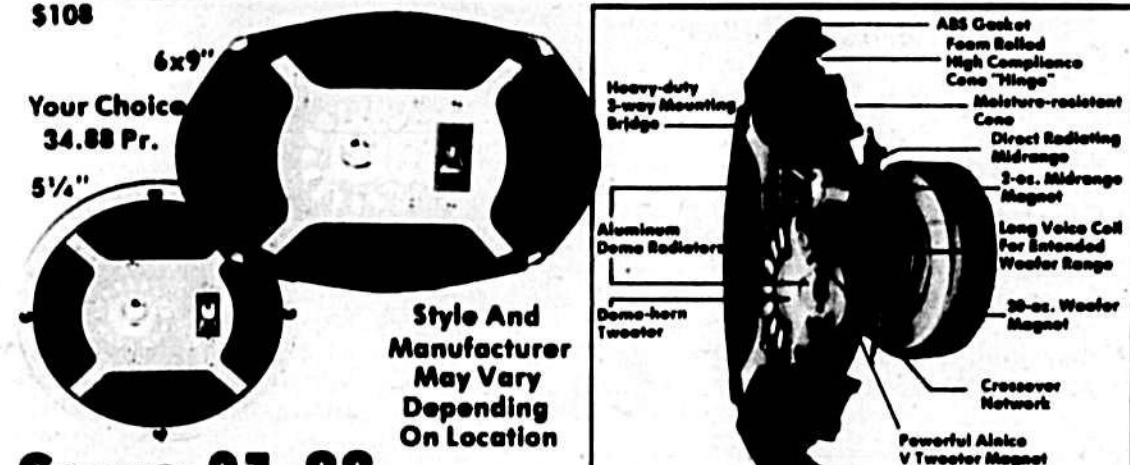

Save 31.88
Pushbutton AM/FM Indash With Tape Player
"Our Best" units feature 5 AM/FM selector pushbuttons. AM/FM/8-track player with local distance switch, stereo indicator light plus 4-way balance. AM/FM/cassette player with eject/fast-forward button, stereo indicator light and balance. Quality! Your Choice of 5 1/2" or 6x9" 3-Way Stereo Speakers With 20-Oz. Magnets . . . . . Pair **34.88**