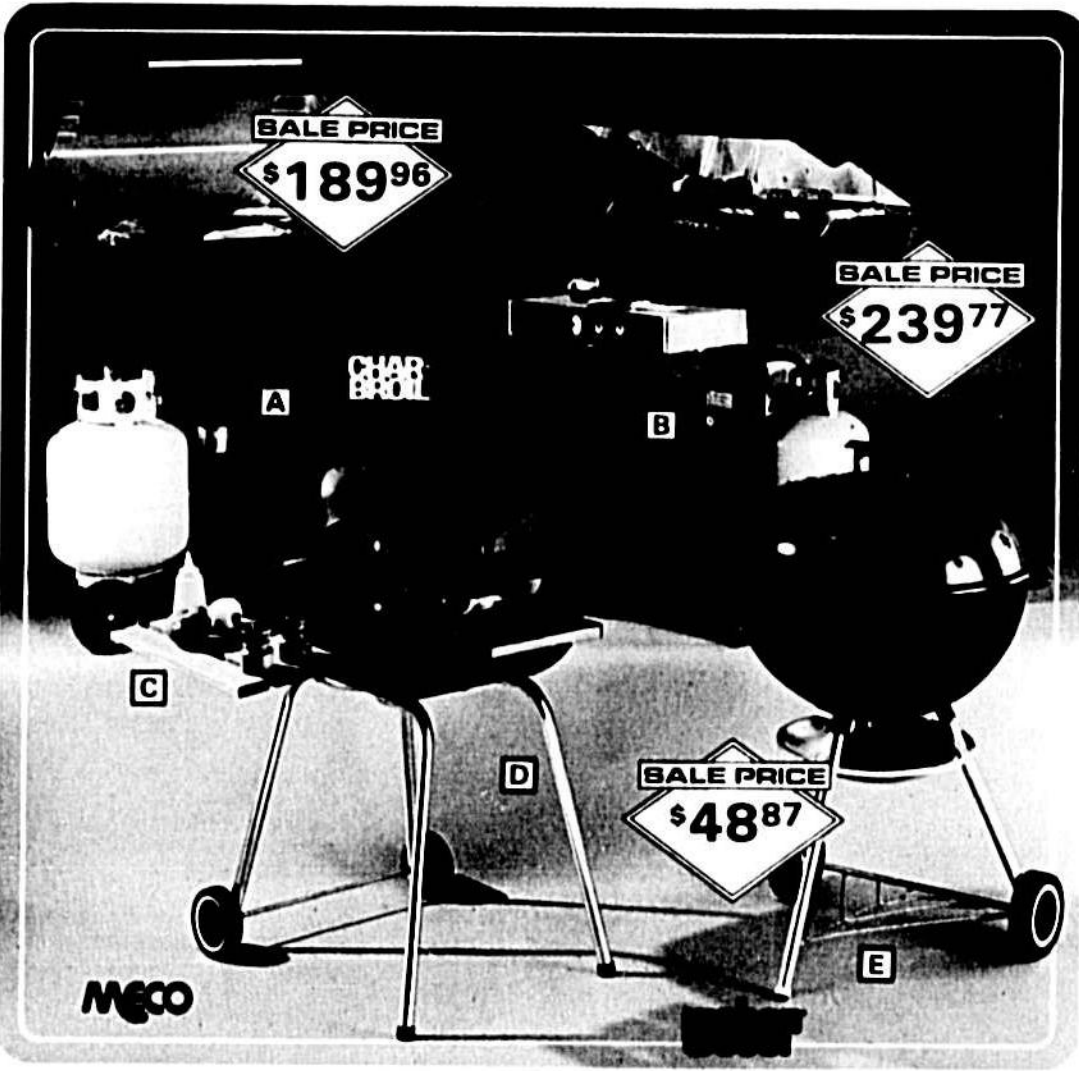

Patio Furnishings

*Cushions sold separately. *Wrought iron chairs sold in pairs.

SALE PRICE $11.97 Chair

SALE PRICE $24.87 Chair

SALE PRICE $59.94 Lounger

SALE PRICE $59.94 Chaise