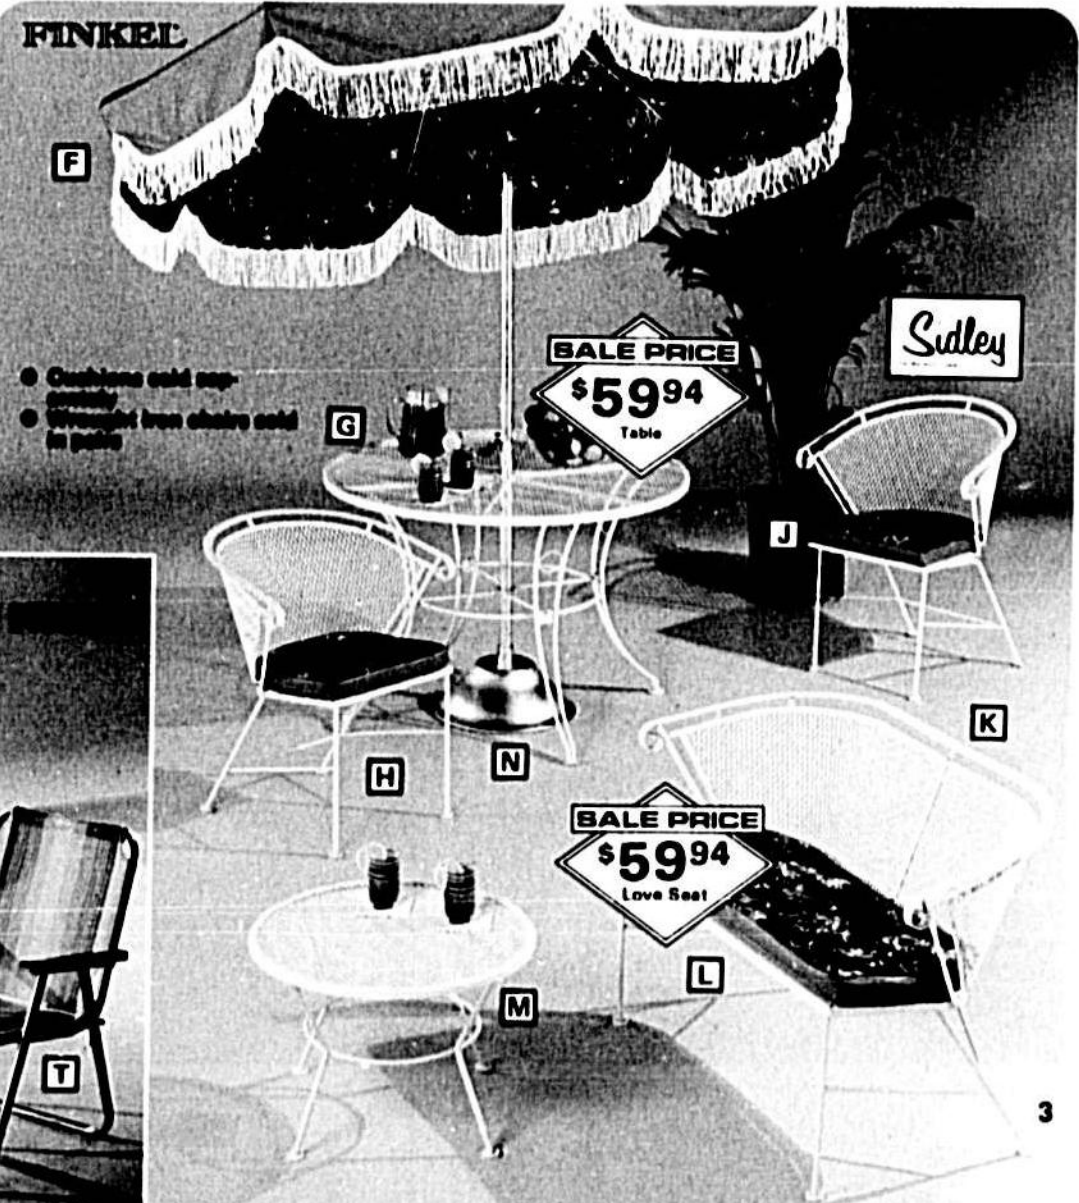

Patio Furnishings

*Cushions sold separately. *Wrought iron chairs sold in pairs.

SALE PRICE $11.97 Chair

SALE PRICE $24.87 Chair

SALE PRICE $59.94 Lounger

SALE PRICE $59.94 Chaise