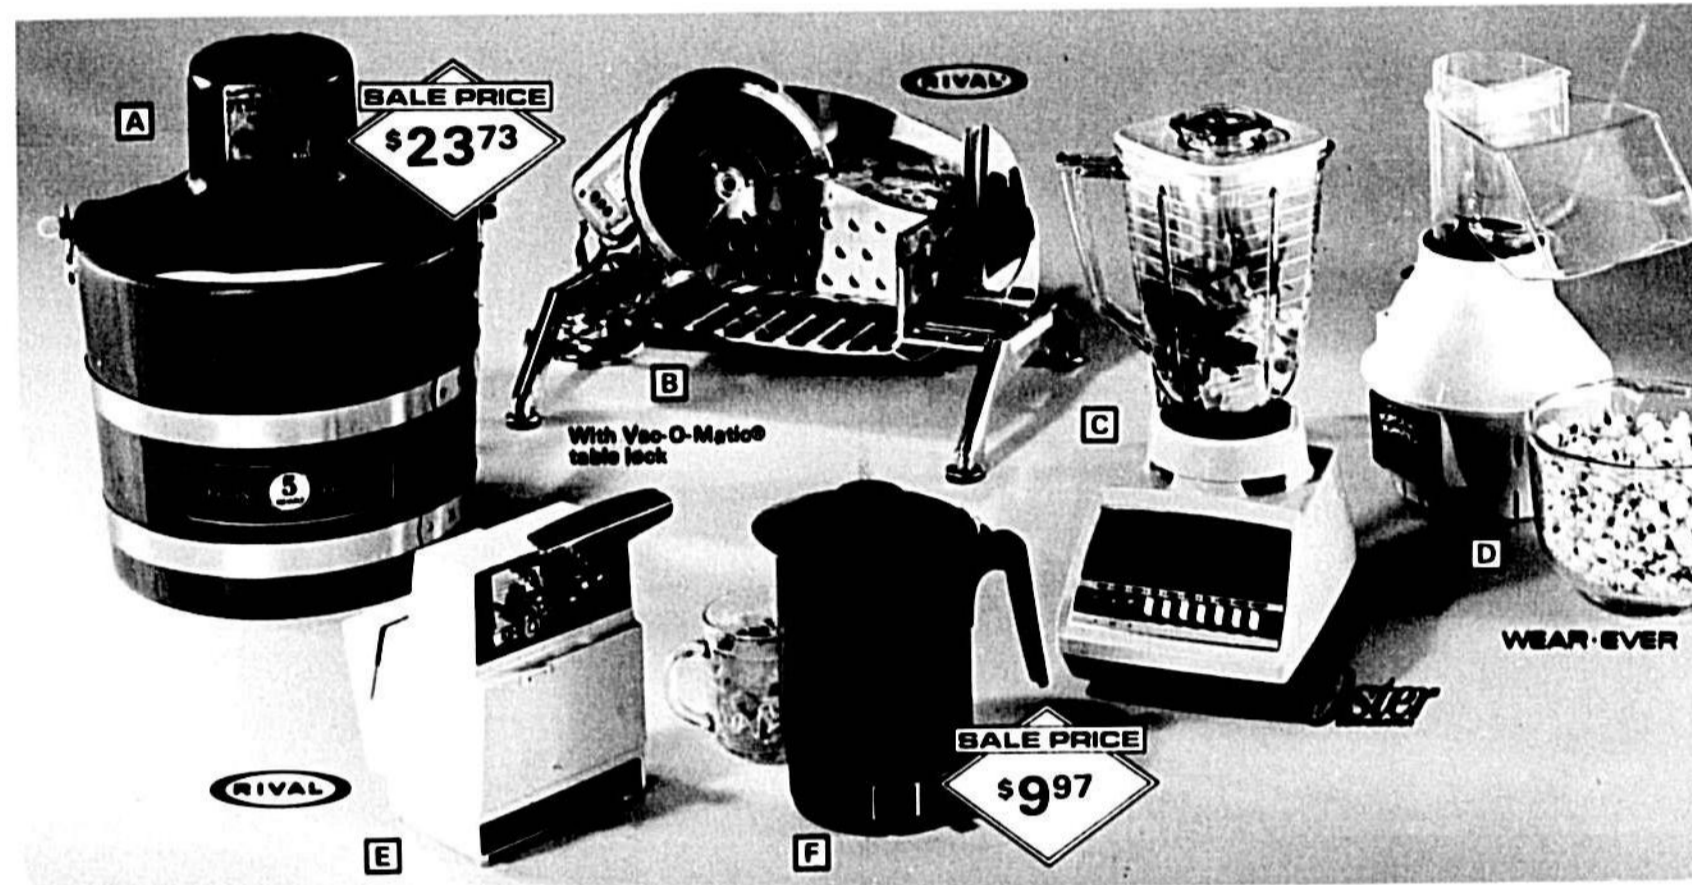

Kitchen Helpers

- (A) Sterling 5-Qt. Electric Ice Cream Maker Model 418B3. Uses table or rock salt. 11 lbs. 3928-002-9 Cost $27.99... $23.73
- (B) Rival Protect-O-Matic® Deluxe Electric Slicer Model 1030V. 7 1/4" blade. Chrome. 18 lbs. 3840-001-5 Your Cost $84.97... $82.95
- (C) Oster 10-Speed "Circle Blend" Osterizer Model 86818. 3-cycles, 7 continuous speeds. 5-cup container. Cookbook. Almond. 7 lbs. 3844-028-3 Your Cost $21.87... $34.95
- (D) West Bend 8-Cup Hot Pot Model 3283. 5 heat settings. 2-6 cups. Red. 2 lbs. 4140-015-1 Cost $44.99... $26.75
- (E) Oster Kitchen Center Model 87816. 12-speed blender, 12-speed mixer, food grinder, dough mixer, 4 cutting discs. Harvest. 29 lbs. 3844-022-8 Your Cost $133.97... $205.95
- (F) Hamilton Beach Food Processor Model 707AL. Compact, powerful. Instant on/off. Includes 4 blades. Almond. 12 lbs. 3700-011-4 Your Cost $49.99... $89.95
- (G) GE Food Processor Model FP1. Shreds, slices, grates, grinds, chops, mixes. Continuous or pulse operation. Almond. 7 lbs. 3854-058-3 Cost $46.77... $71.98
- (H) Model FP2. As above, plus blender. 11 lbs. 3854-030-8 Your Cost $44.97... $99.98
- (I) West Bend 8-Qt. Big Cooker Fryer Model 8278. 5 heat settings. 300-watts. 8 lbs. 4140-021-9 Your Cost $28.73... $57.95
- (J) Proctor-Kelly 2-Slice Automatic Toaster Model T842H. Bread Brain™ assures perfect browning. Harvest/Chrome. 4 lbs. 3858-048-6 Cost $44.99... $24.95
- (K) West Bend 12" Electric Skillet with BlueBonnet Model 1640. Sense-Temp heat control. Dome lid. Brown/Almond. 7 lbs. 4140-013-8 Cost $48.48... $24.49
- (L) Model T842H. As above, but Almond. 4 lbs. 3858-048-6 Cost $44.99... $24.95
- (M) West Bend 12" Electric Skillet with BlueBonnet Model 1640. Sense-Temp heat control. Dome lid. Brown/Almond. 7 lbs. 4140-013-8 Cost $48.48... $24.49

*ALL REBATES PAID DIRECTLY BY THE MANUFACTURER. CHECK OUR SHOWROOM FOR DETAILS. Please see back page of this publication for an explanation of the reference price (C), and manufacturer's warranty information.