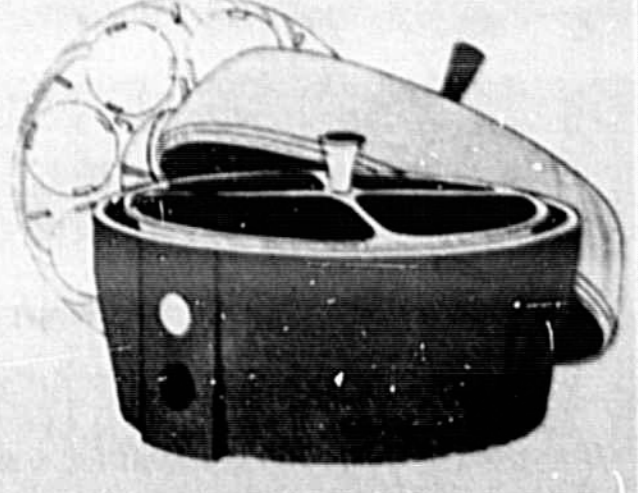

Save $72 on 5-pc. Spanish bedroom.
Sale $288
Reg. $360

Double dresser ..... reg. $139, Now $111
Mirror ..... reg. $37, Now $ 38
Full or queen headboard ..... reg. $ 43, Now $ 34
Night stand ..... reg. $ 41, Now $ 49
Chest ..... reg. $ 80, Now $ 64
Buy individual pcs. or the entire group ..... reg. $360, Now $288

Save 20% French Provincial bedroom group.
French Provincial, in brushed antique white finish with gold color accents, graceful curves and carvings. Easy-clean, mar-resistant tops.
Double dresser, reg. $99 ..... Sale $80
Framed mirror, reg. $25 ..... Sale $20
4 drawer chest, reg. $70 ..... Sale $56
Full size tester bed, reg. $74 ..... Sale $59
Twin size tester bed, reg. $74 ..... Sale $59
Commode, reg. $39 ..... Sale $31

Save $169 Save $40!
Reg. $219. Five-piece Flamenco Spanish-style table and chairs. Black wrought iron hi-back chairs, matching table base. Textured oak woodgrain table top. Gold vinyl seat covers.

Save $159 Save $40!
Reg. $199. Five-piece set with modern pedestal bases on table and chairs. 42" x 42" table extends to 80" with leaf. Plastic laminate table top, vinyl upholstered chairs.

JCPenney

We know what you're looking for.

Charge it at Sanford Plaza Penney's: Open 10a.m. til 9p.m. Monday thru Saturday Open Sunday 12:30p.m. til 5:30p.m.