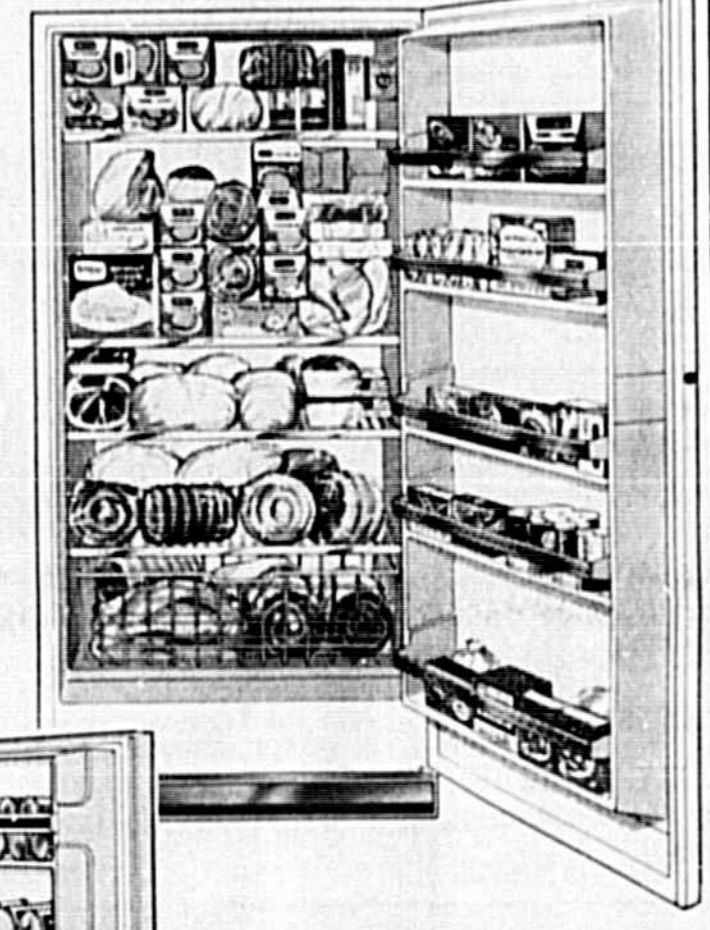

Refrigerator/freezer sale.

Save 21⁹⁵

Save 21⁹⁵

Save 41⁹⁵

Save 31⁹⁵

CLOSEOUT! Save 29⁰⁰ on a washer/dryer pair.

3-temperature electric dryer. ORIG. 135.95, NOW $122
Automatic Washer ORIG. 189.95, NOW $174